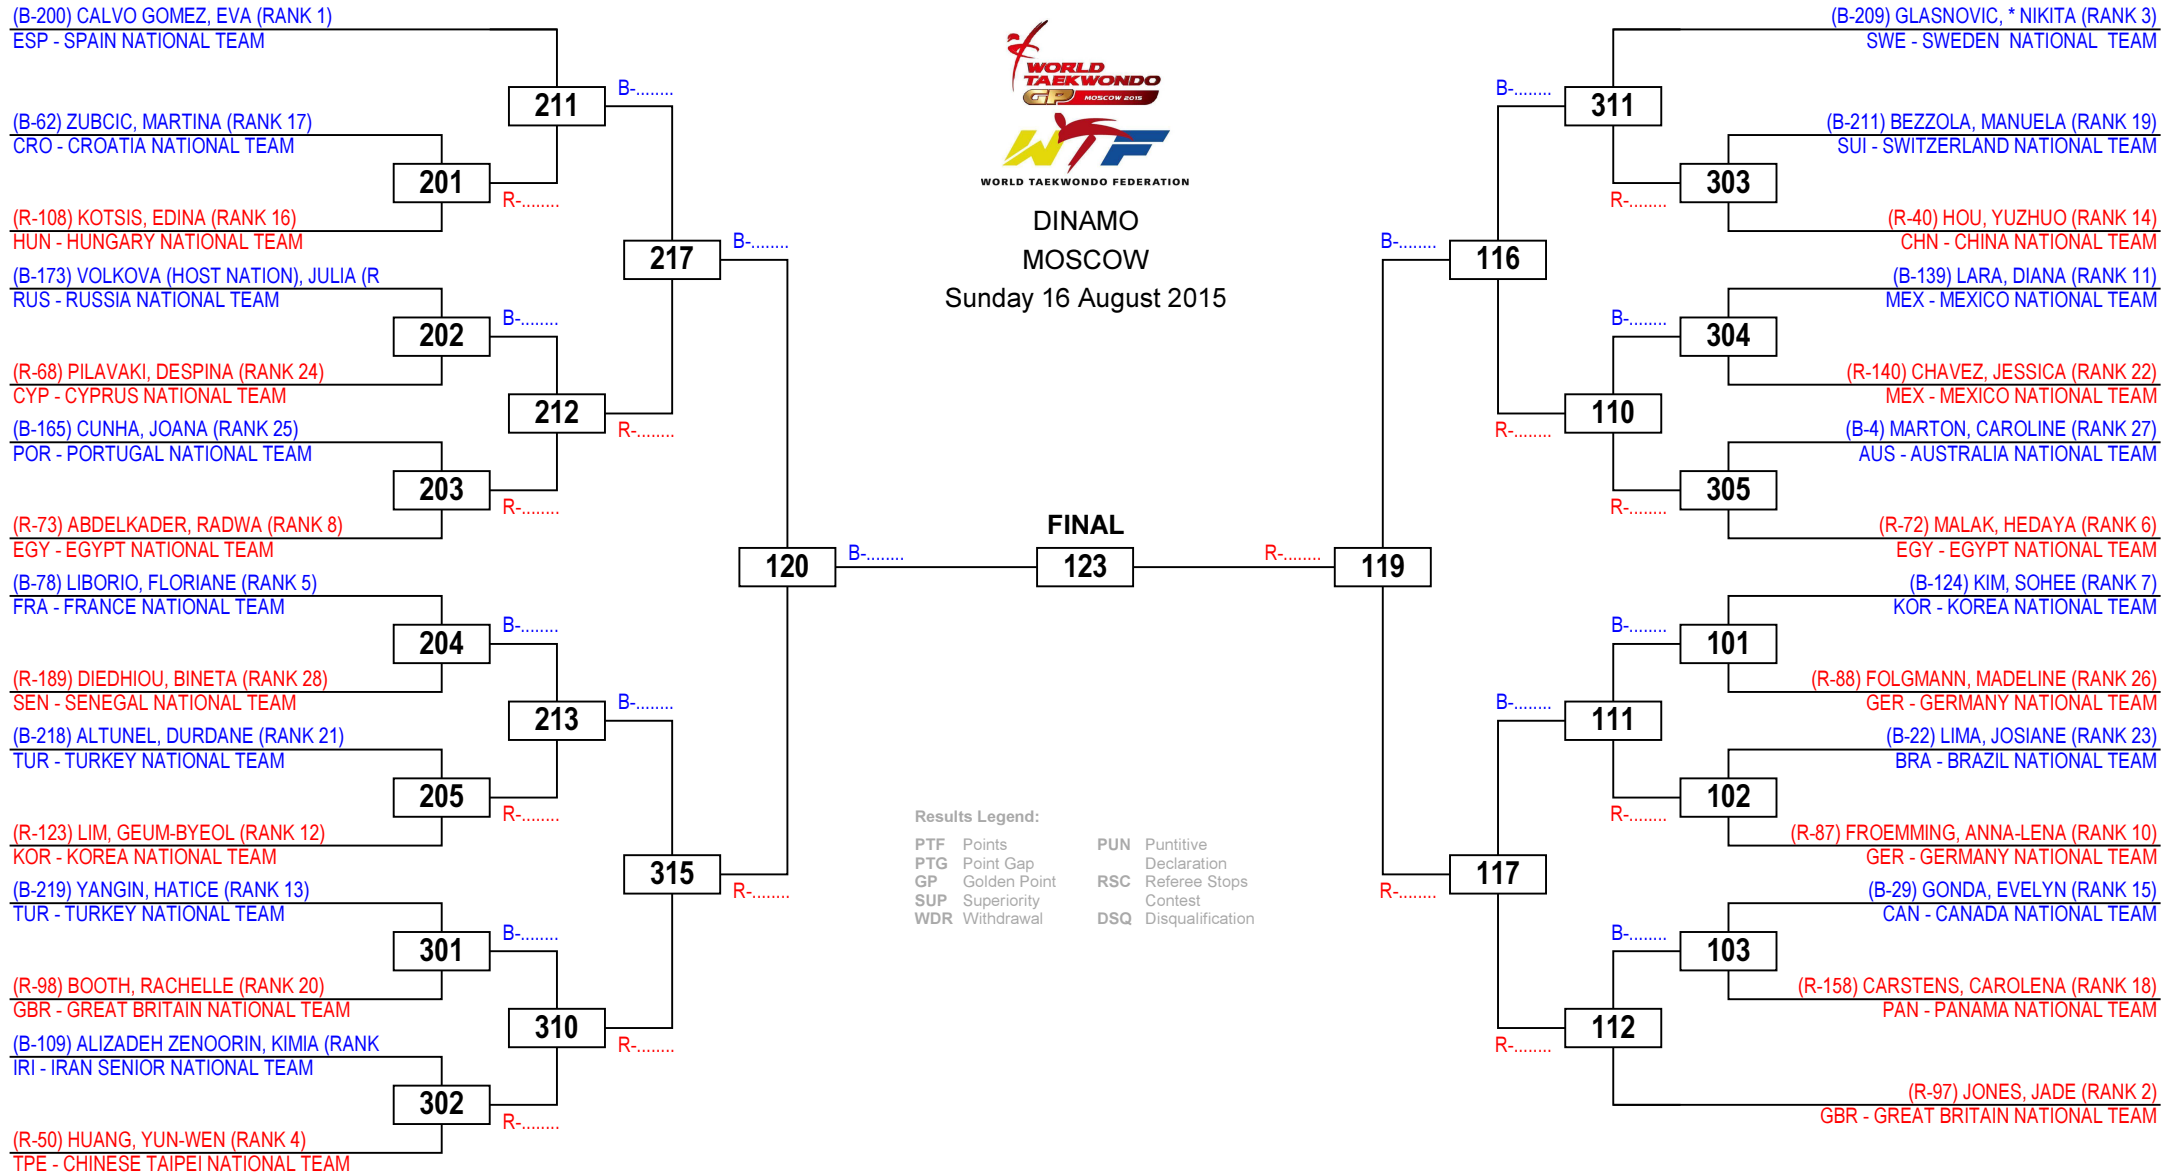

2015 WTF WORLD GRAND-PRIX SERIES 1 - WTF G4

Seniors Female A -57

Competitors: 29

DINAMO
MOSCOW
Sunday 16 August 2015

2015 WTF WORLD GRAND-PRIX SERIES 1 - WTF G4

Seniors Male A -68

Competitors: 31

**DINAMO
MOSCOW**
Sunday 16 August 2015

Results Legend:

PTF	Points	PUN	Punitive Declaration
PTG	Point Gap	RSC	Referee Stops Contest
GP	Golden Point	DSQ	Disqualification
SUP	Superiority		
WDR	Withdrawal		