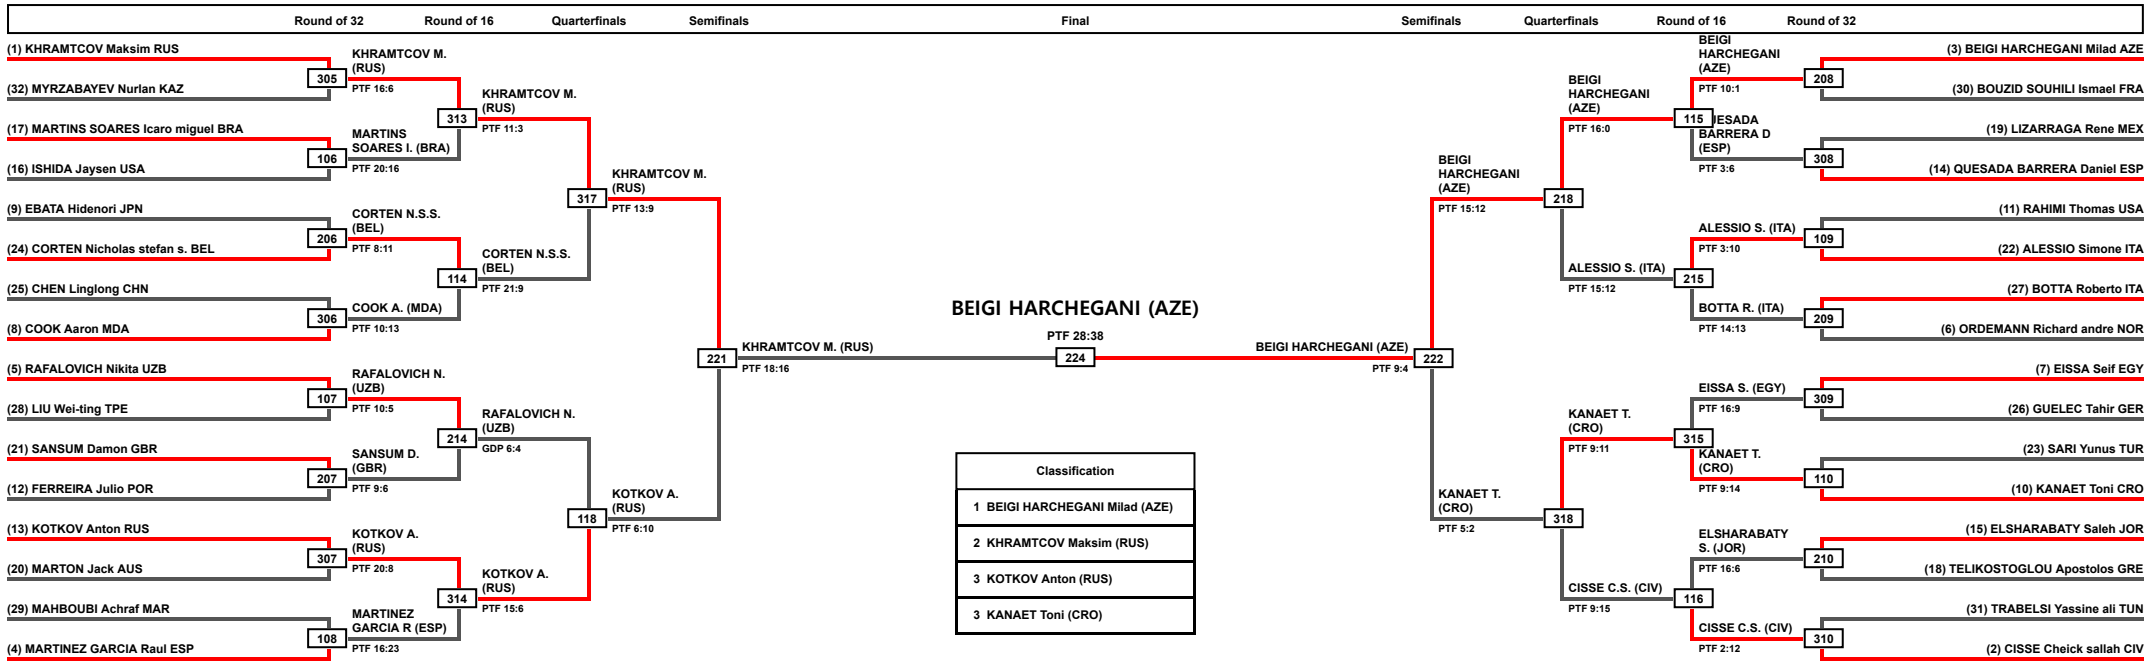

LEGEND	RSC: Win by Referee Stop the contest	PTG: Win by Point Gap	SUP: Win by Superiority	DSQ: Win by Disqualification	DQB: Win by Disqualification for unsportsmanlike behavior	DWR: Double Withdrawal	R: Round
	(x): Seed	PTF: Win by final score	GDP: Win by Golden Points	WDR: Win by Withdrawal	PUN: Win by Punitive Declaration	DOB: Double Disqualification for unsportsmanlike behavior	DDQ: Double Disqualification