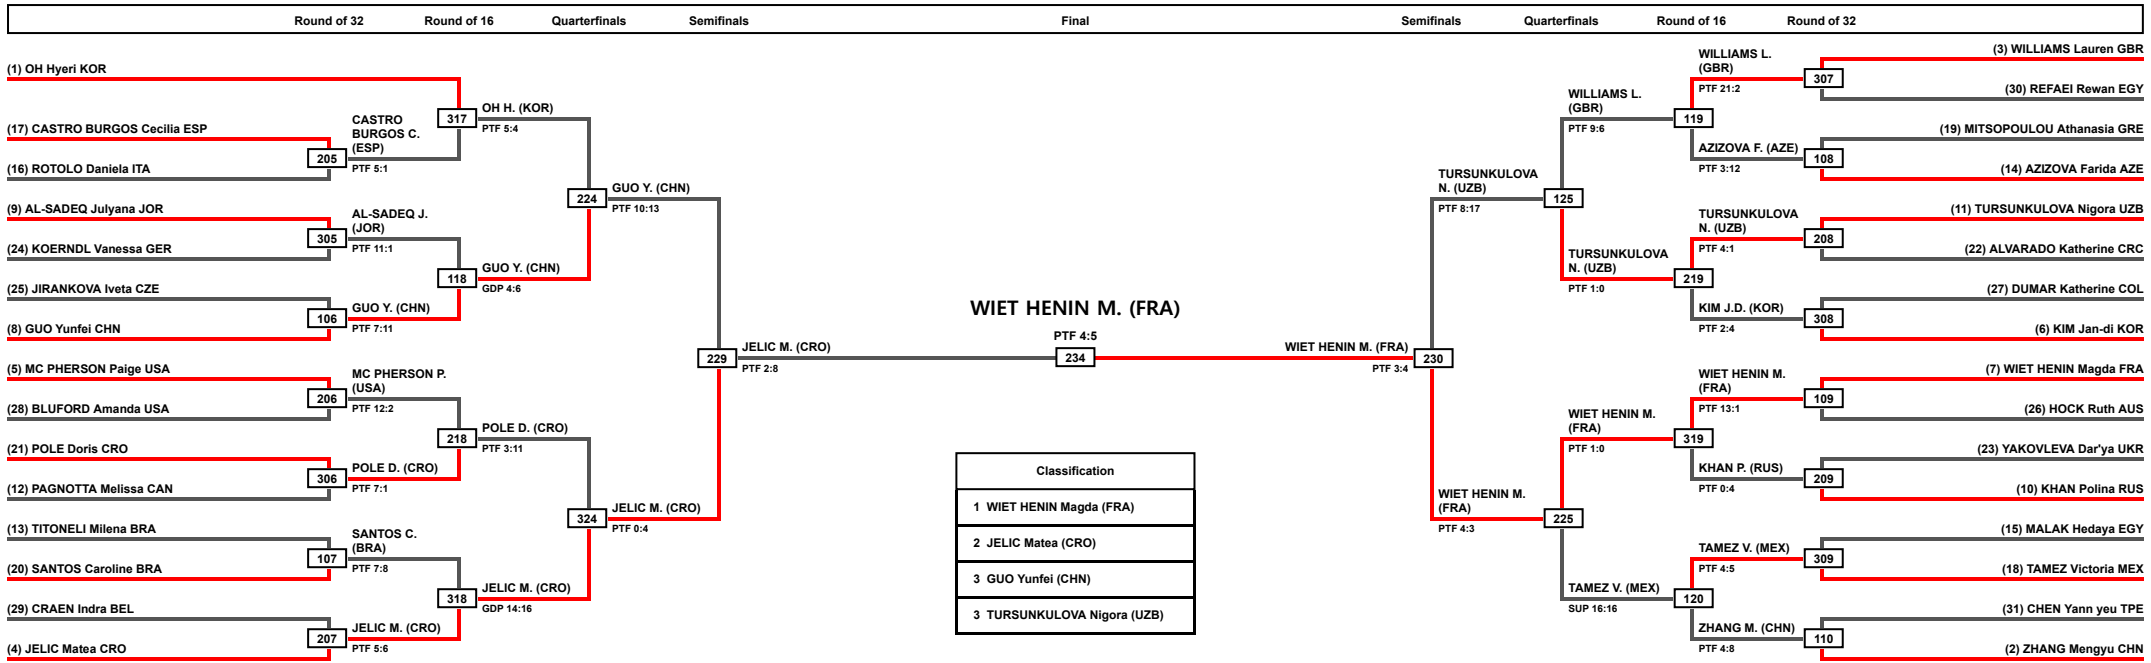

LEGEND (x): Seed	RSC: Win by Referee Stop the contest PTF: Win by final score	PTG: Win by Point Gap GDP: Win by Golden Points	SUP: Win by Superiority WDR: Win by Withdrawal	DSQ: Win by Disqualification PUN: Win by Punitive Declaration	DQB: Win by Disqualification for unsportsmanlike behavior DOB: Double Disqualification for unsportsmanlike behavior	DWR: Double Withdrawal DDQ: Double Disqualification	R: Round
----------------------------	---	--	---	--	--	--	----------

LEGEND	RSC: Win by Referee Stop the contest	PTG: Win by Point Gap	SUP: Win by Superiority	DSQ: Win by Disqualification	DQB: Win by Disqualification for unsportsmanlike behavior	DWR: Double Withdrawal	R: Round
	(x): Seed	PTF: Win by final score	GDP: Win by Golden Points	WDR: Win by Withdrawal	PUN: Win by Punitive Declaration	DOB: Double Disqualification for unsportsmanlike behavior	DDQ: Double Disqualification