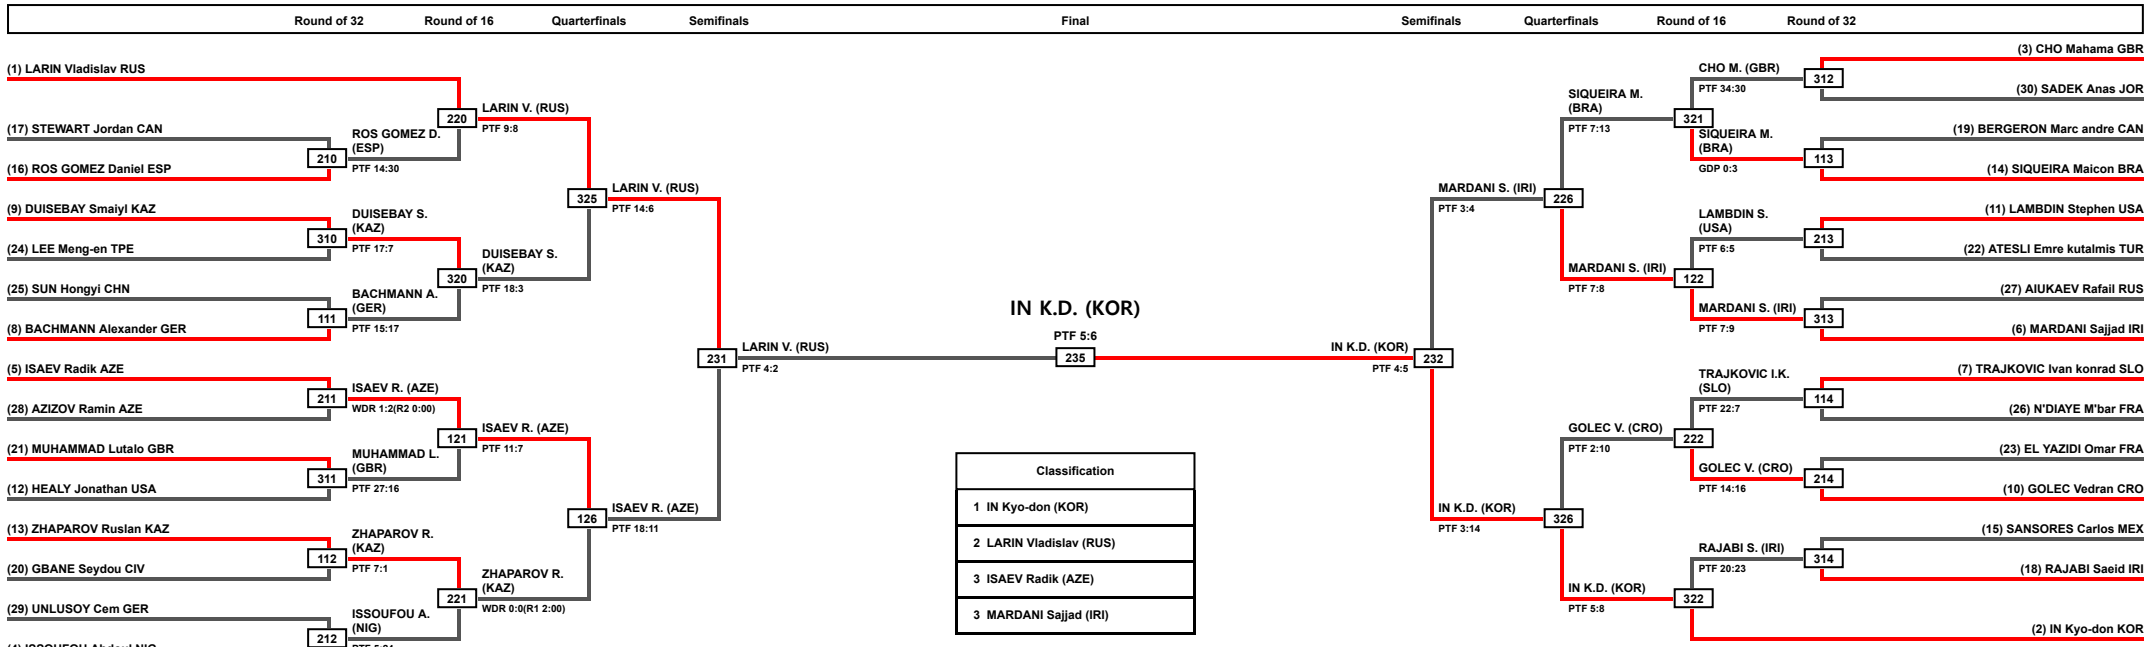

LEGEND (x): Seed	RSC: Win by Referee Stop the contest PTF: Win by final score	PTG: Win by Point Gap GDP: Win by Golden Points	SUP: Win by Superiority WDR: Win by Withdrawal	DSQ: Win by Disqualification PUN: Win by Punitive Declaration	DQB: Win by Disqualification for unsportsmanlike behavior DOB: Double Disqualification for unsportsmanlike behavior	DWR: Double Withdrawal DDQ: Double Disqualification	R: Round
----------------------------	---	--	---	--	--	--	----------

LEGEND	RSC: Win by Referee Stop the contest	PTG: Win by Point Gap	SUP: Win by Superiority	DSQ: Win by Disqualification	DQB: Win by Disqualification for unsportsmanlike behavior	DWR: Double Withdrawal	R: Round
	(x): Seed	PTF: Win by final score	GDP: Win by Golden Points	WDR: Win by Withdrawal	PUN: Win by Punitive Declaration	DOB: Double Disqualification for unsportsmanlike behavior	DDQ: Double Disqualification