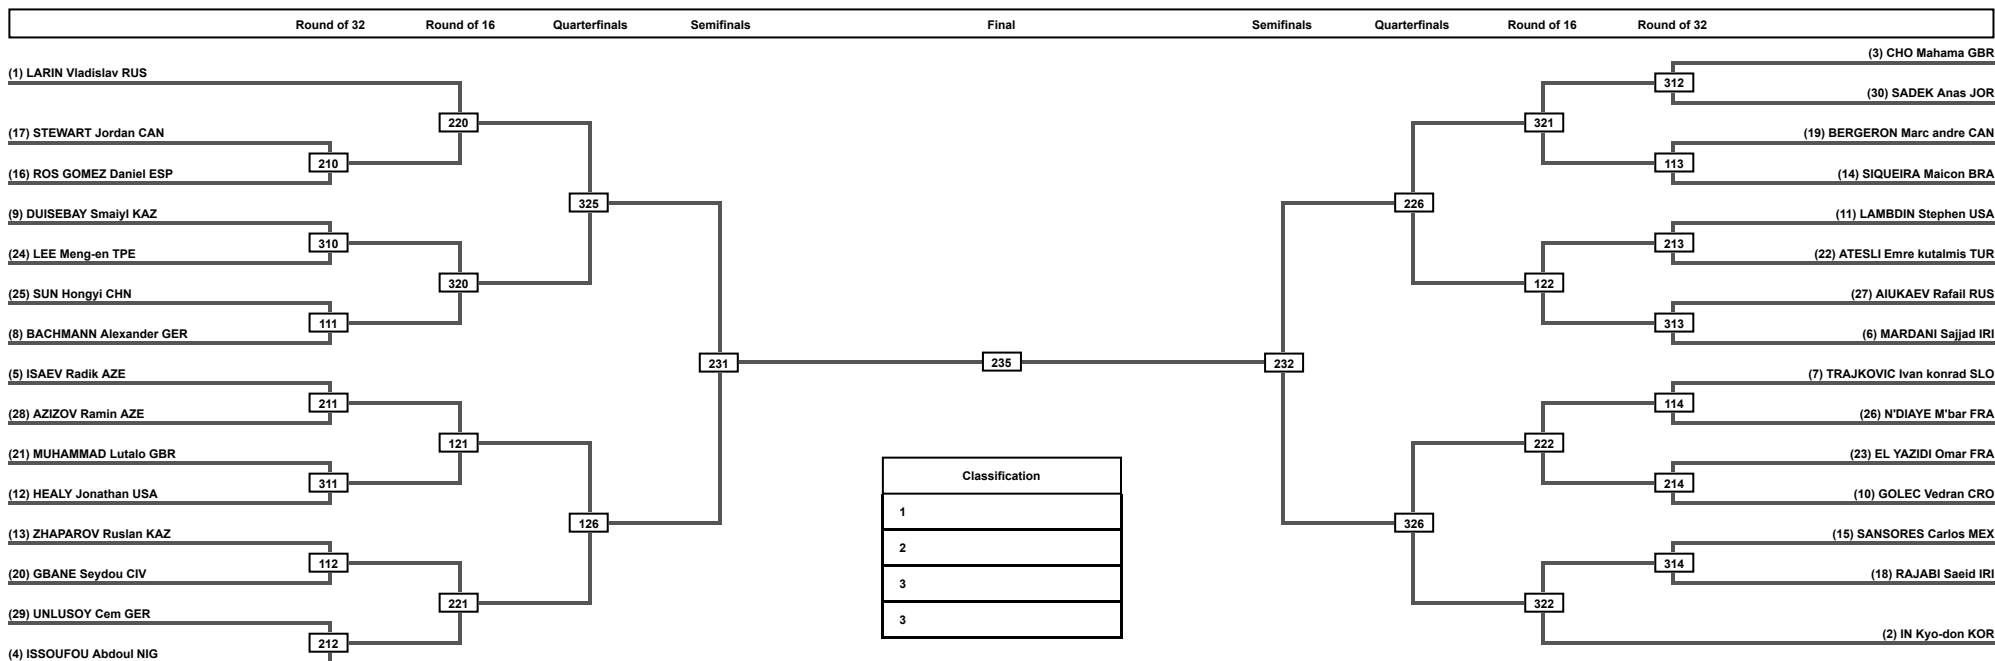

LEGEND	RSC: Win by Referee Stop the contest	PTG: Win by Point Gap	SUP: Win by Superiority	DSQ: Win by Disqualification	DQB: Win by Disqualification for unsportsmanlike behavior	DWR: Double Withdrawal	R: Round
(x): Seed	PTF: Win by final score	GDP: Win by Golden Points	WDR: Win by Withdrawal	PUN: Win by Punitive Declaration	DOB: Double Disqualification for unsportsmanlike behavior	DDQ: Double Disqualification	