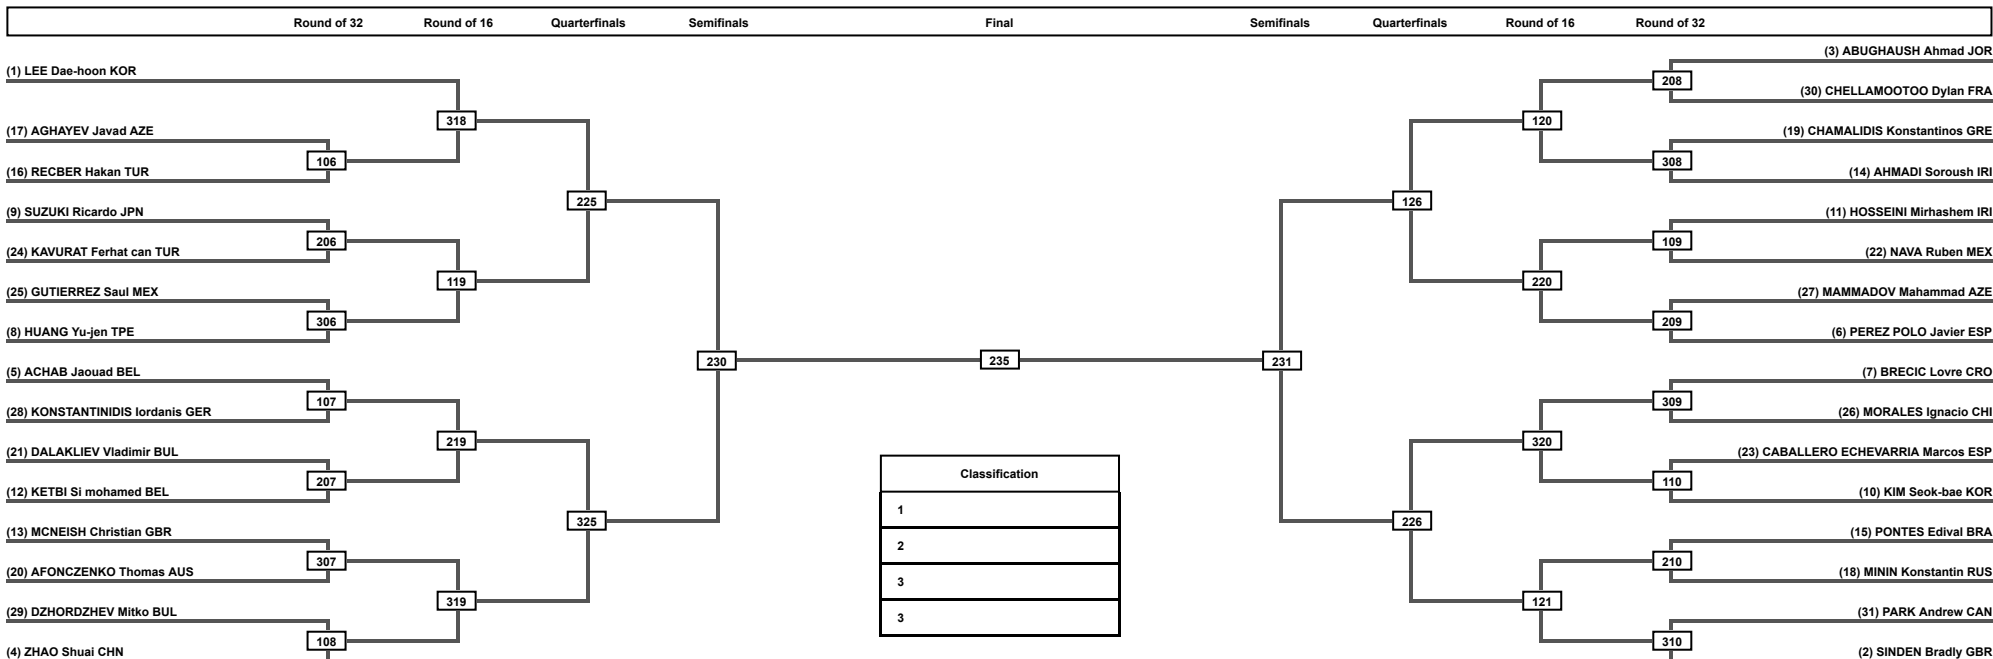

LEGEND	RSC: Win by Referee Stop the contest	PTG: Win by Point Gap	SUP: Win by Superiority	DSQ: Win by Disqualification	DQB: Win by Disqualification for unsportsmanlike behavior	DWR: Double Withdrawal	R: Round
(x): Seed	PTF: Win by final score	GDP: Win by Golden Points	WDR: Win by Withdrawal	PUN: Win by Punitive Declaration	DOB: Double Disqualification for unsportsmanlike behavior	DDQ: Double Disqualification	