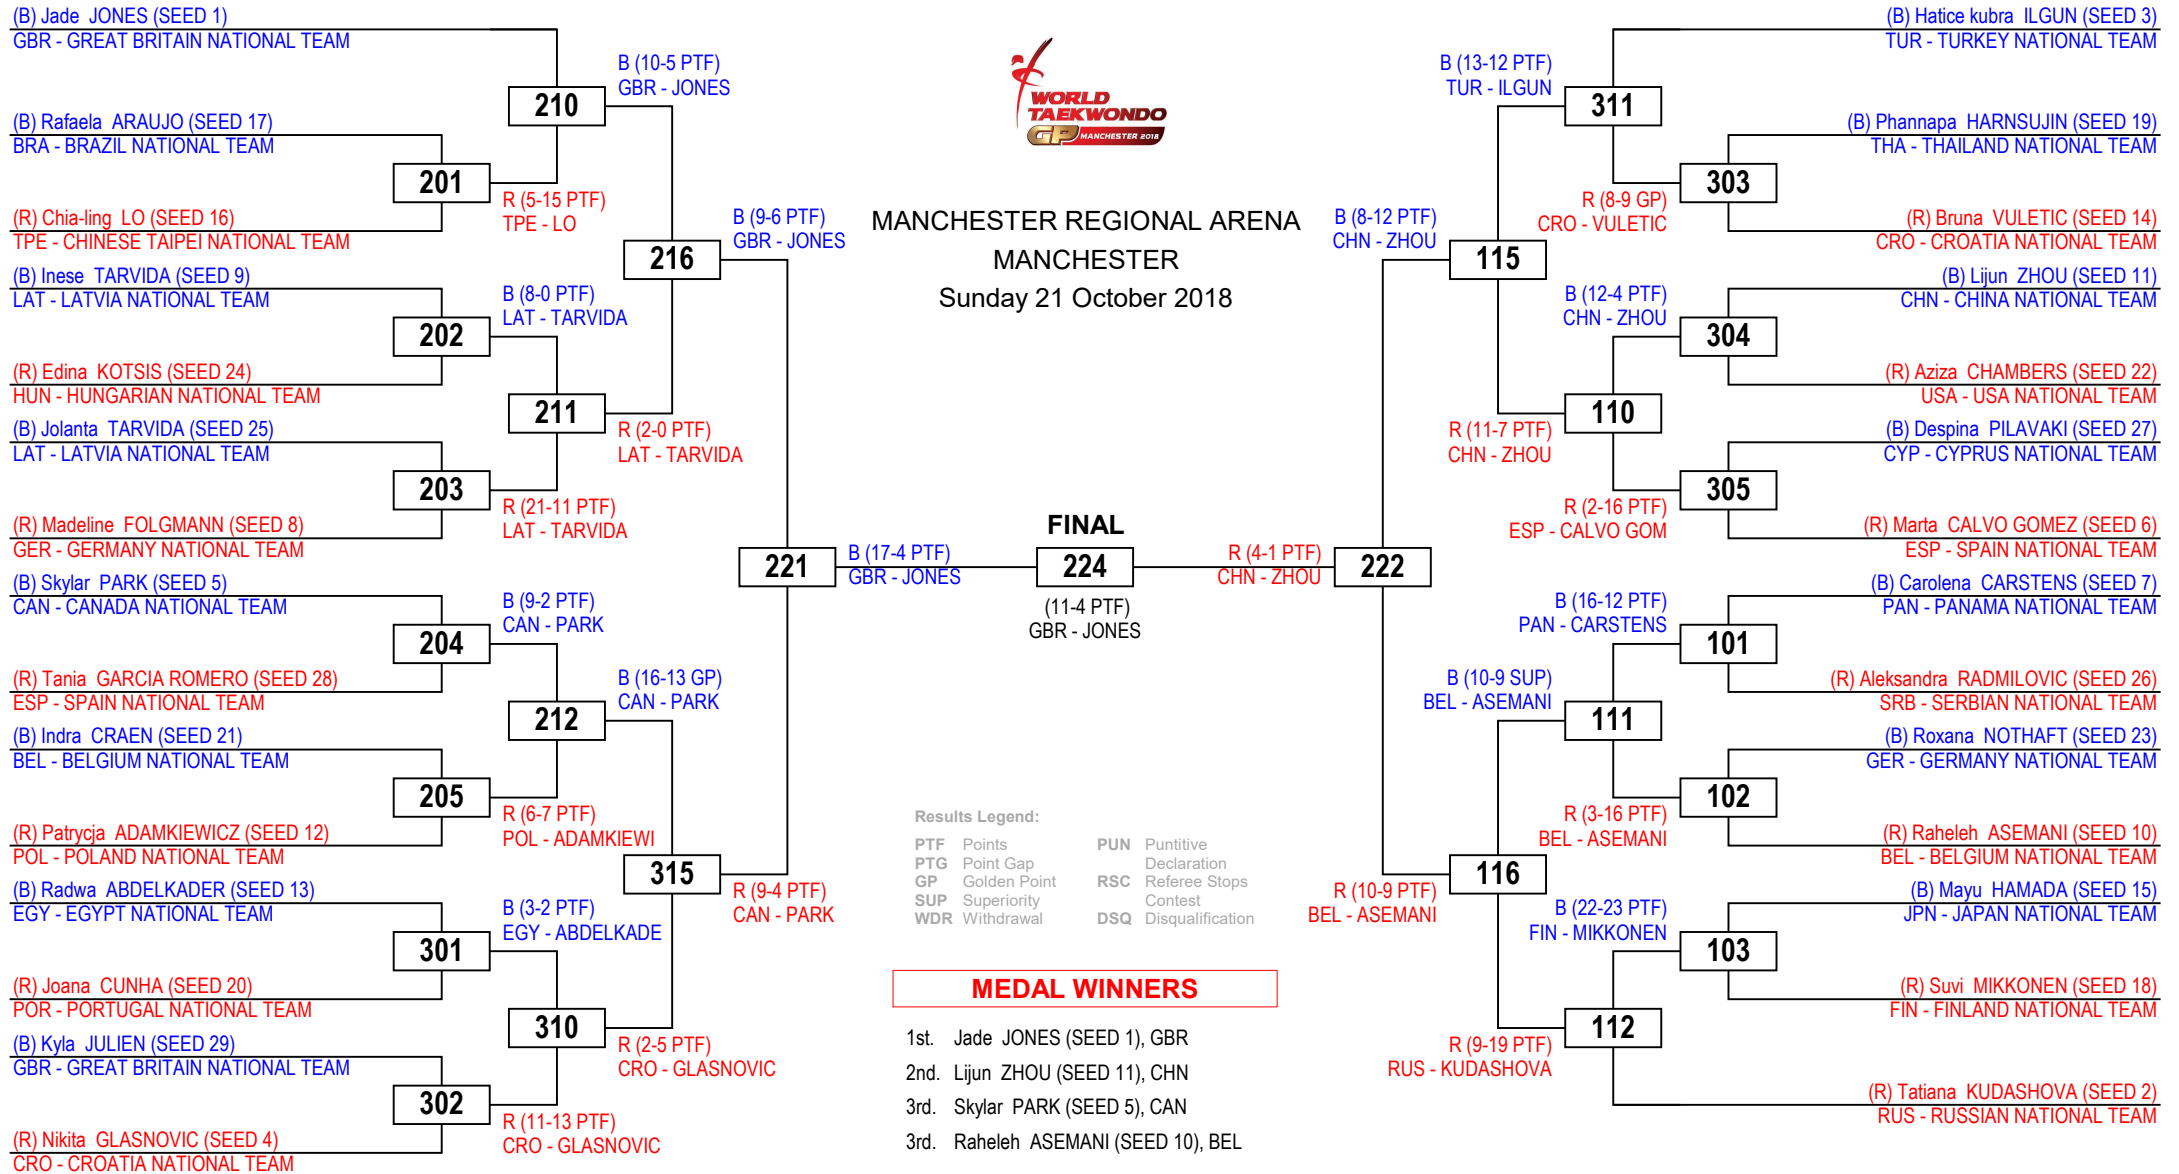

MANCHESTER 2018 WORLD TAEKWONDO GRAND-PRIX

Seniors Women A -57kg

Competitors: 29

MANCHESTER REGIONAL ARENA
MANCHESTER
Sunday 21 October 2018

©2008 - 2018 Martial Arts Systems & Supplies - www.ma-regonline.com - Licensed to Martial Arts Systems & Supplies