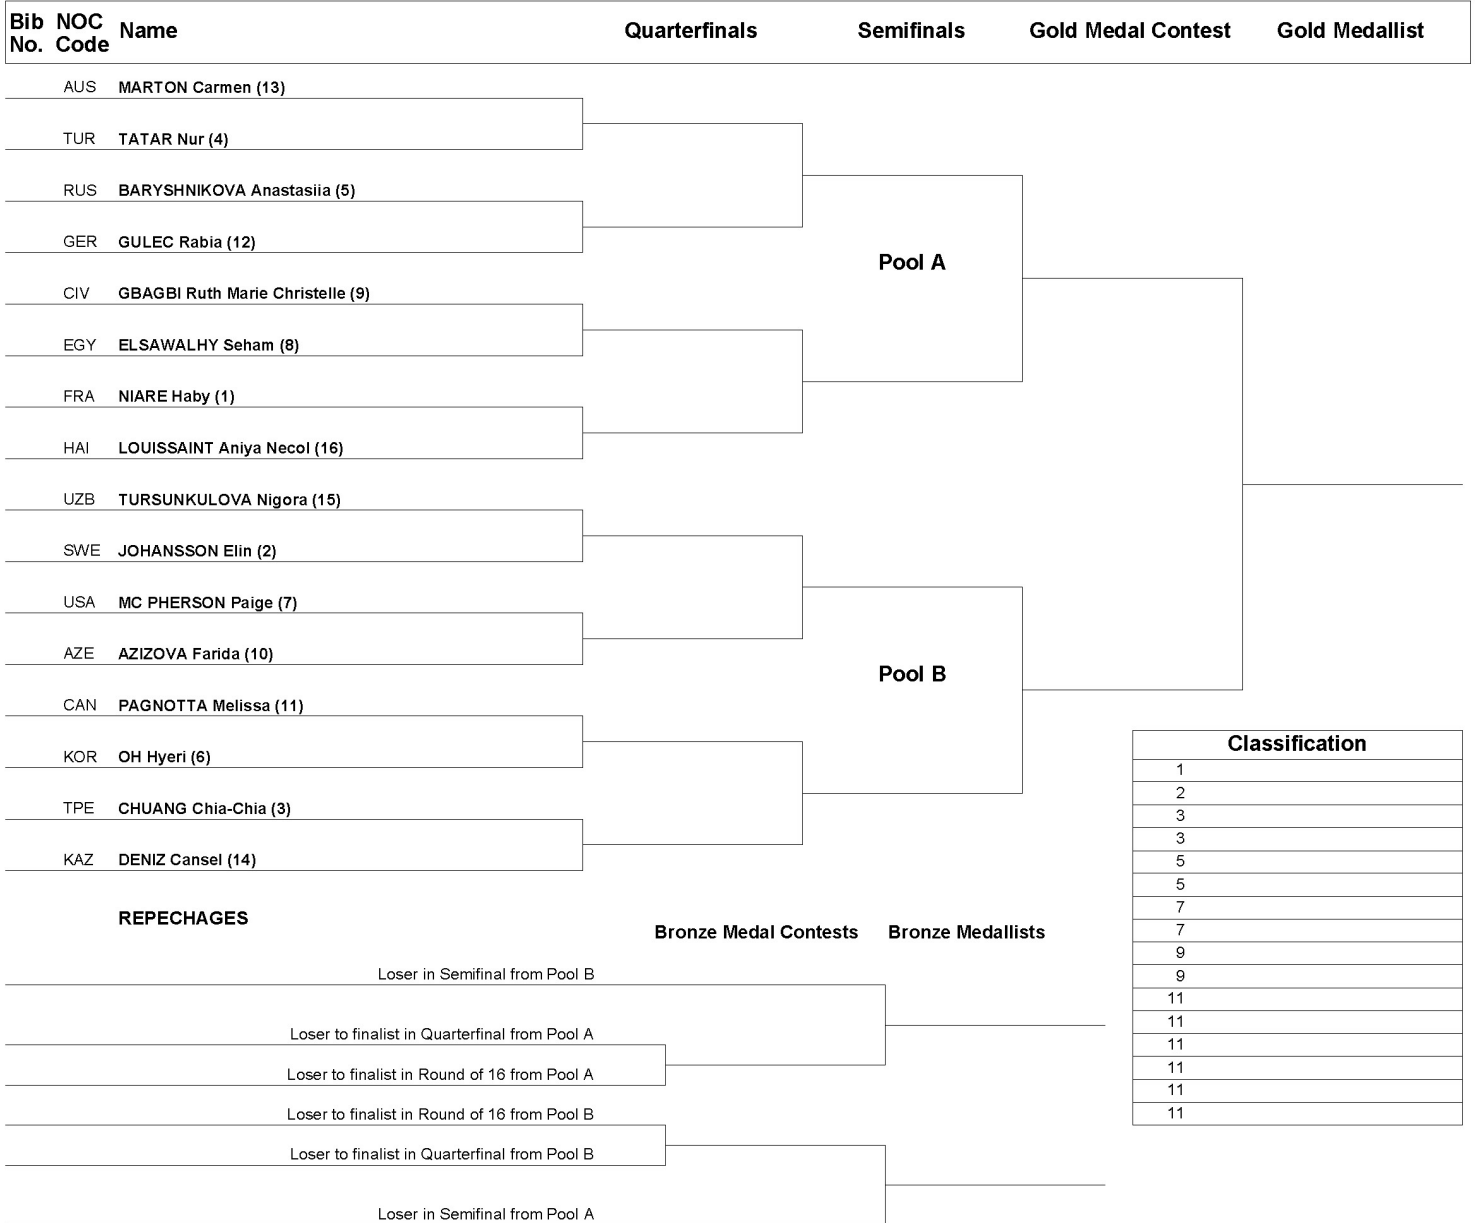

**Carioca Arena 3**

Arena Carioca 3  
Halle Carioca 3

FRI 19 AUG 2016

**Taekwondo**

Taekwondo / Taekwondo

**Women -67kg**

Até 67kg feminino / Moins de 67 kg - femmes

**Draw Sheet**

Chave da competição / Feuille de tirage au sort

**Note:**  
The top listed contestant in each bracket will compete in blue (Chung).  
Schedule for the afternoon and evening sessions are subject to change.

**Legend:**  
(x) Seeding number                      CN Contest number                      No. Number