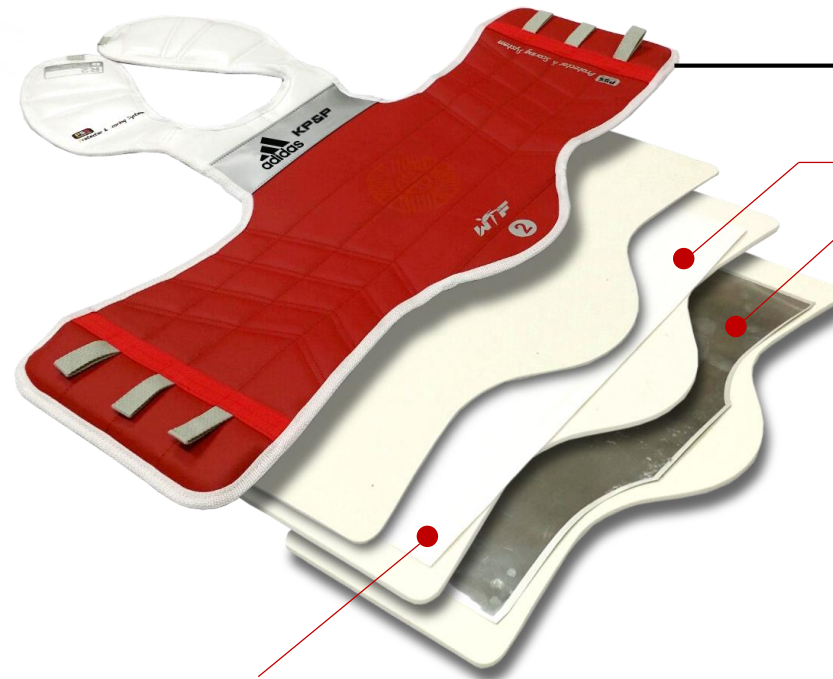

Product Structure

Specification

- -Thickness: 20mm
- -Proximity Sensor
- -Film Impact Sensor