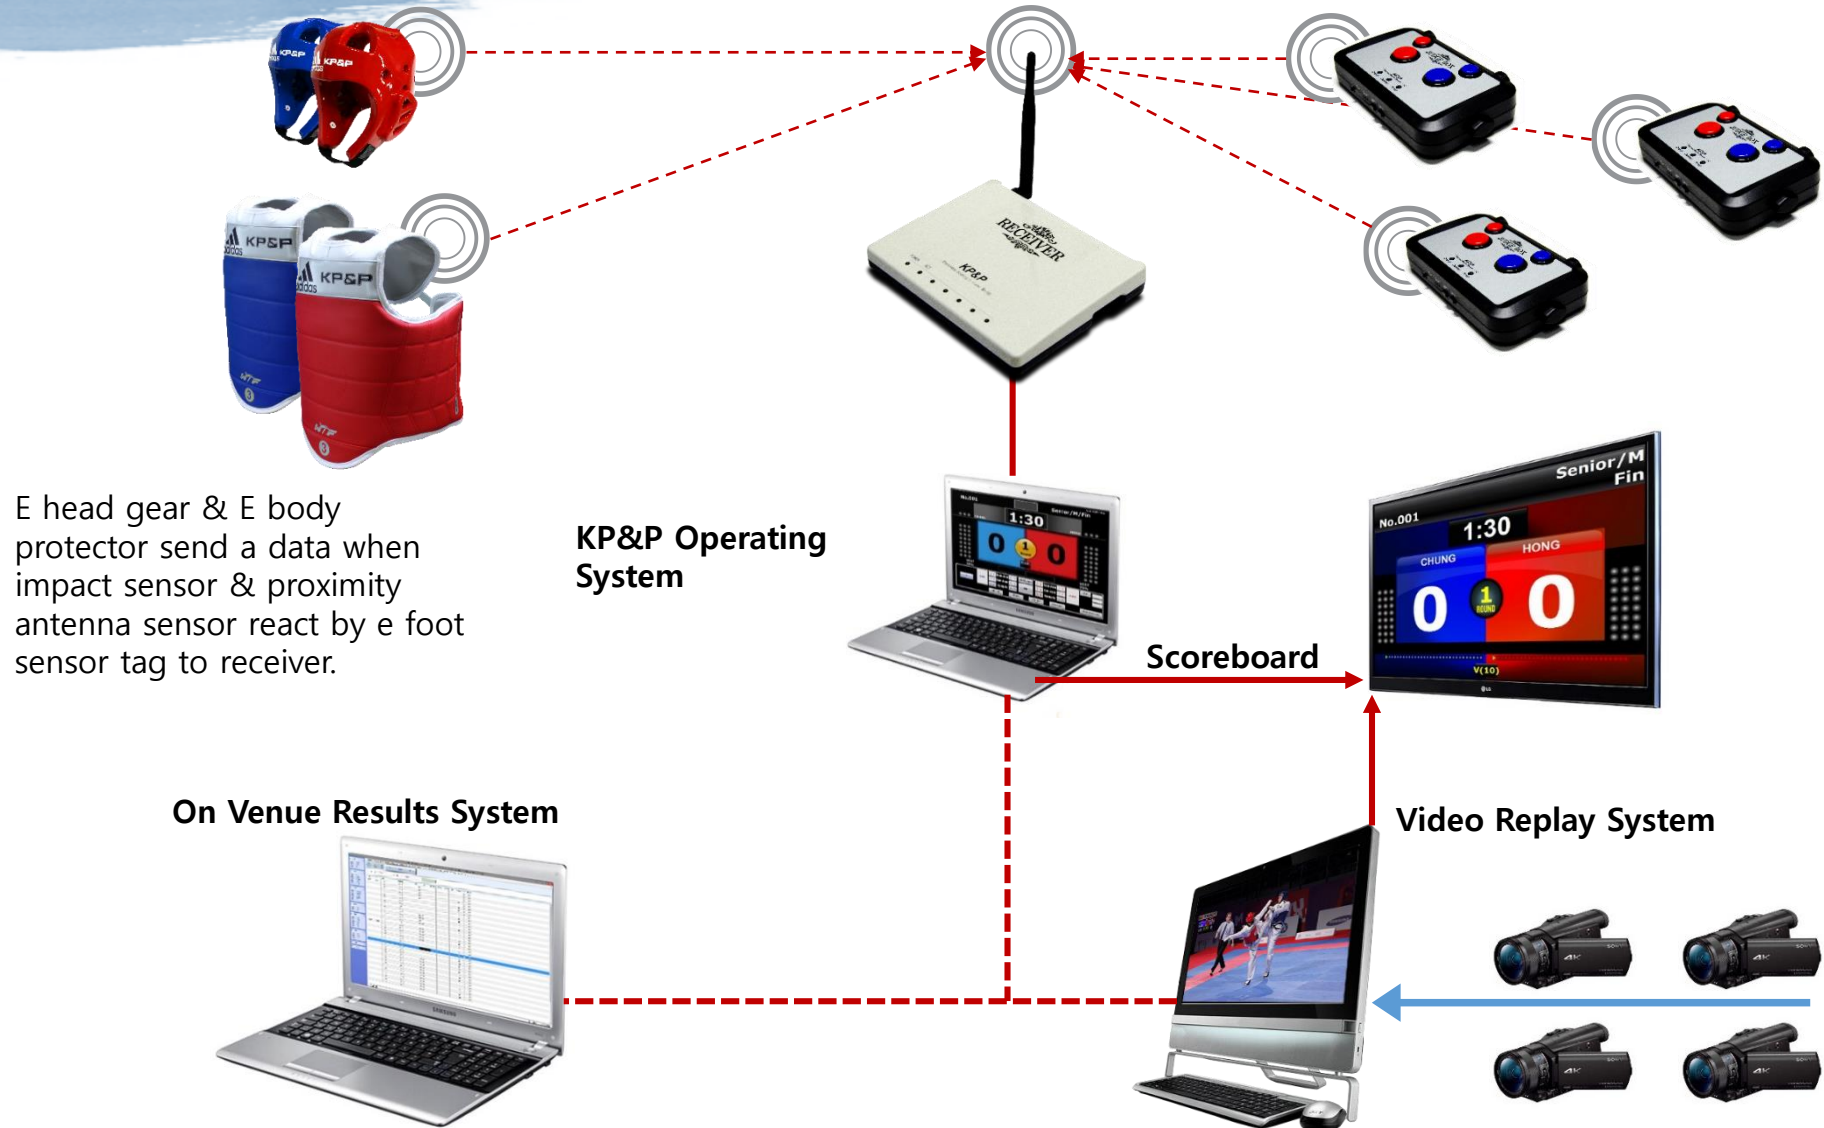

Top side

Heel

Inside

Sole

Proximity antenna detects foot protector tag when it approach and reaction time is 0.1 sec  
Proximity antenna reads from several centimeters distances.

# Operating System

E head gear & E body protector send a data when impact sensor & proximity antenna sensor react by e foot sensor tag to receiver.

**KP&P Operating System**

**On Venue Results System**

**Video Replay System**

# OVR Task Range

- Drawing System(Drawing of Lots)
- Result and Data Handling
  - PSS Interfacing
  - IVR Management
  - Reports Generation and Print Out
- Real Time Display System(RTDS)
- Generates TVG Files

Location		Lab Top	TV	Beam Projector	Remark
Technical Desk	OVR Core	2			Event Management
	Server, TVG	1			Database, Generates TVG Files automatically and manually
	Print	1			Print
Mat(5)	Play by Play	5			Processes the result Data(IVR, Statistics) Captures real time result data from PSS
RTDS	Waiting Room Call Room	2	2		The quantity can be changed by system architecture <ul style="list-style-type: none"> <li>- Display to from 1 laptop to several CATV ( 1:n system)</li> <li>- Display to from 1 laptop to 1 CATV</li> <li>- It need to 1 CATV per 1 laptop ( 1:1 system )</li> </ul>
Technical Meeting Room	Drawing			1	Drawing of Lots
TOTAL		11	2	1	