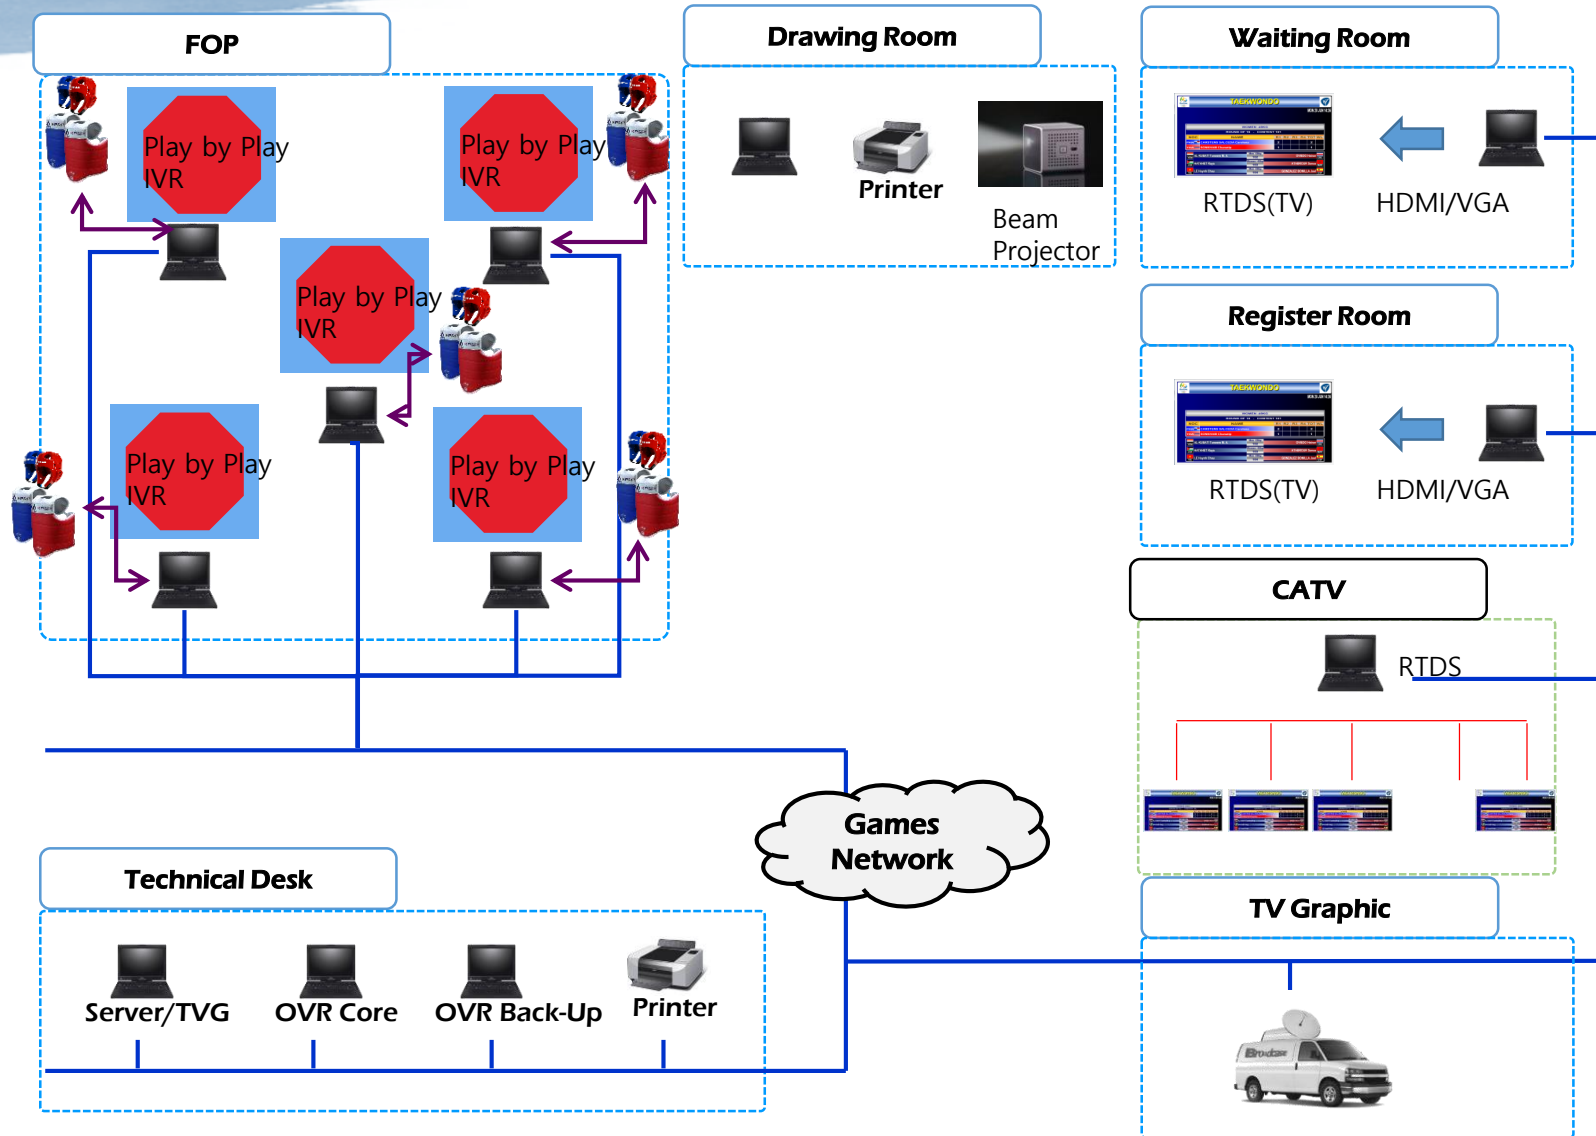

# Sock – RFID Tag Location

RFID TAG Location

Same Design, Same Function

# Operating System

E head gear & E body protector send a data when impact sensor & proximity antenna sensor react by e foot sensor tag to receiver.

**KP&P Operating System**

**On Venue Results System**

**Video Replay System**

# OVR Task Range

- Drawing System(Drawing of Lots)
- Result and Data Handling
  - PSS Interfacing
  - IVR Management
  - Reports Generation and Print Out
- Real Time Display System(RTDS)
- Generates TVG Files

Location		Lab Top	TV	Beam Projector	Remark
Technical Desk	OVR Core	2			Event Management
	Server, TVG	1			Database, Generates TVG Files automatically and manually
	Print	1			Print
Mat(5)	Play by Play	5			Processes the result Data(IVR, Statistics) Captures real time result data from PSS
RTDS	Waiting Room Call Room	2	2		The quantity can be changed by system architecture <ul style="list-style-type: none"> <li>- Display to from 1 laptop to several CATV ( 1:n system)</li> <li>- Display to from 1 laptop to 1 CATV</li> <li>- It need to 1 CATV per 1 laptop ( 1:1 system )</li> </ul>
Technical Meeting Room	Drawing			1	Drawing of Lots
TOTAL		11	2	1	