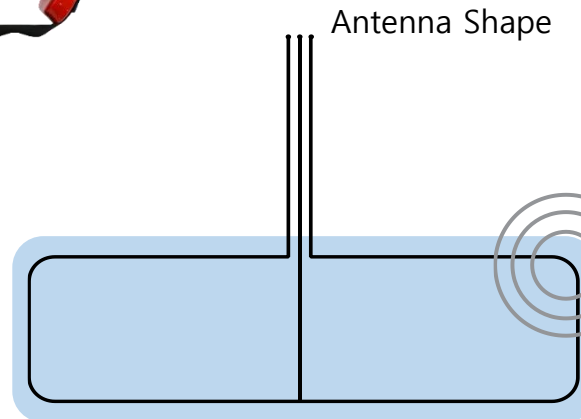

## Specification

- Thickness: 20mm
- Proximity Sensor
- Film Impact Sensor

Proximity Antenna & Film Impact Sensor

Proximity Antenna  
Film Impact Sensor

Antenna Shape

Close Reaction

E-Head Protector & Tag Location

Top side

Heel

Inside

Sole

Proximity antenna detects foot protector tag when it approach and reaction time is 0.1 sec  
Proximity antenna reads from several centimeters distances.